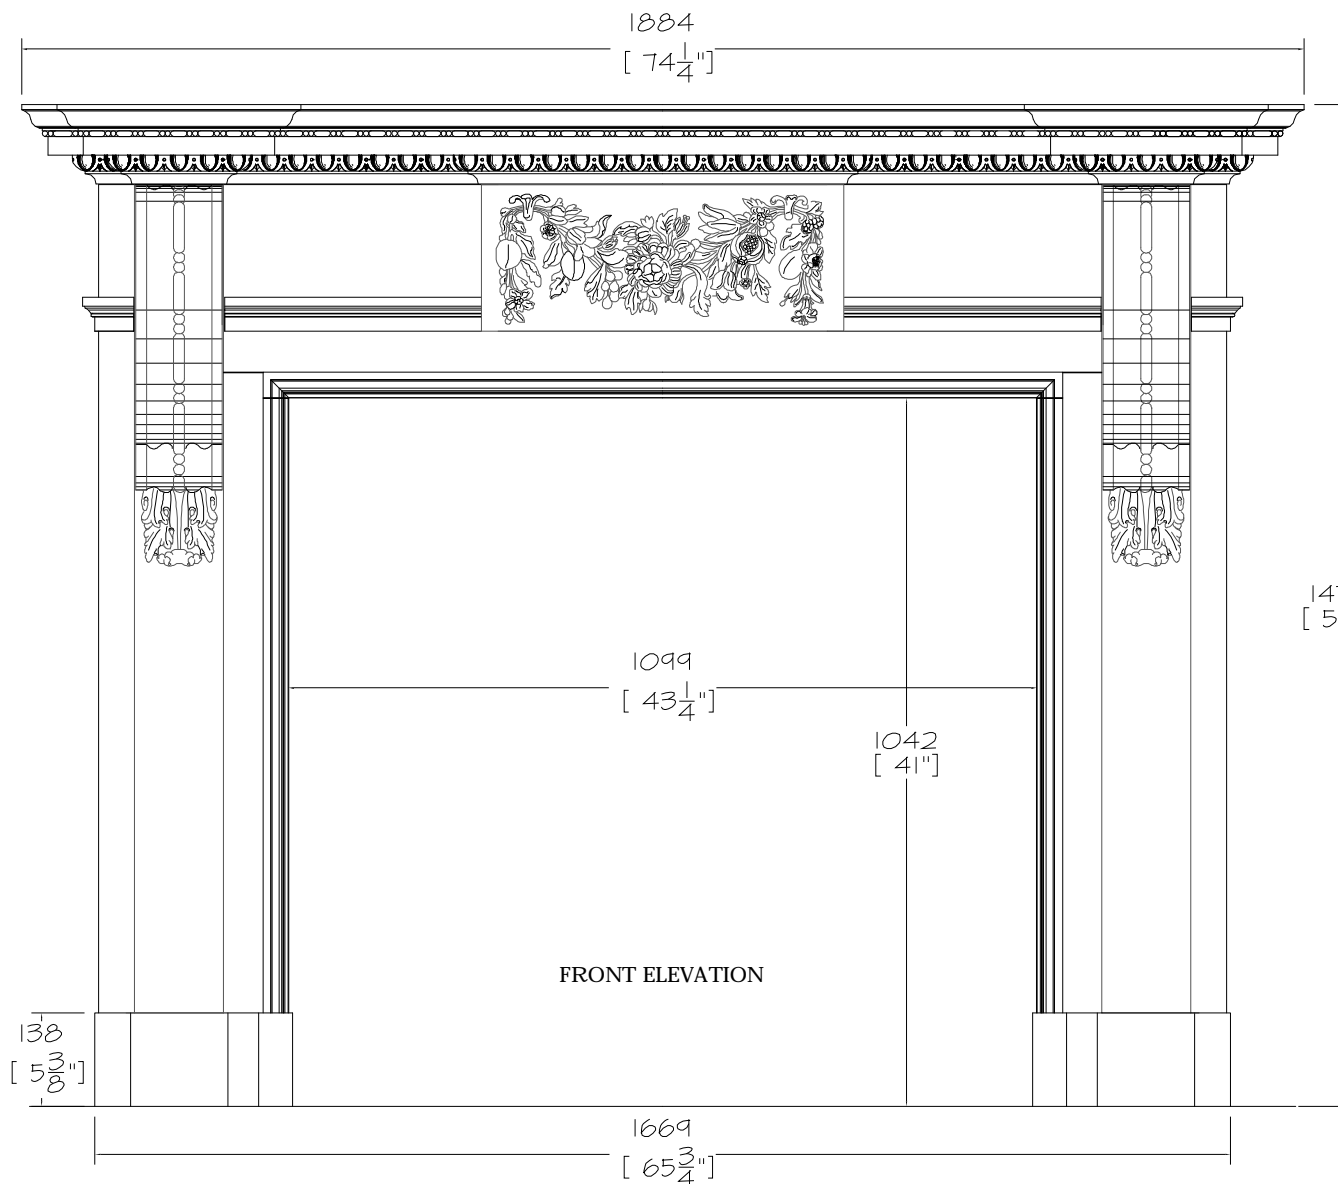

FRONT ELEVATION