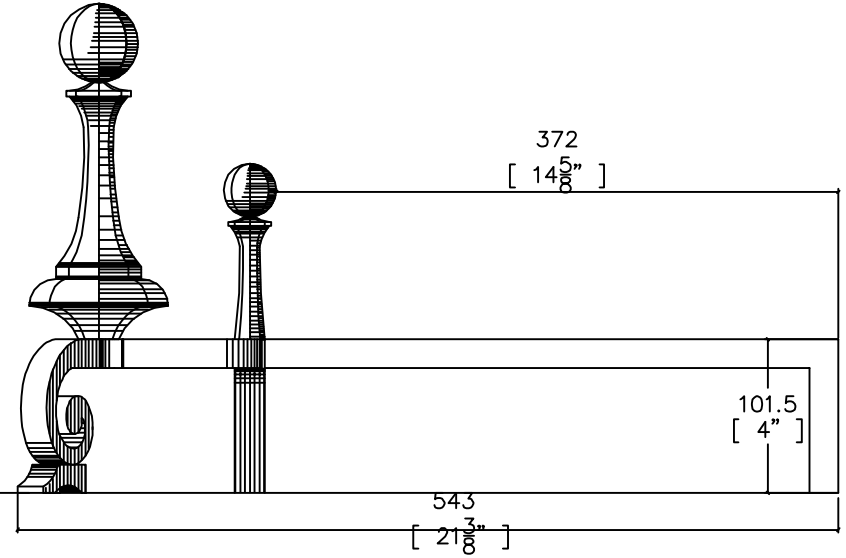

SIDE ELEVATION