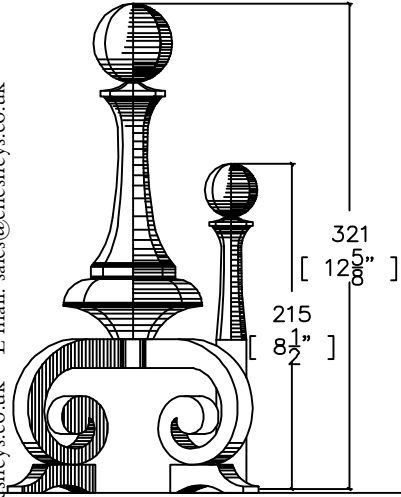

Head Office: 194-202 Battersea Park Road, Battersea, London SW11 4ND
Telephone: 020 7627 1410 Fax: 020 7622 1078
Web Site: www.chesneys.co.uk E mail: sales@chesneys.co.uk

FRONT ELEVATION