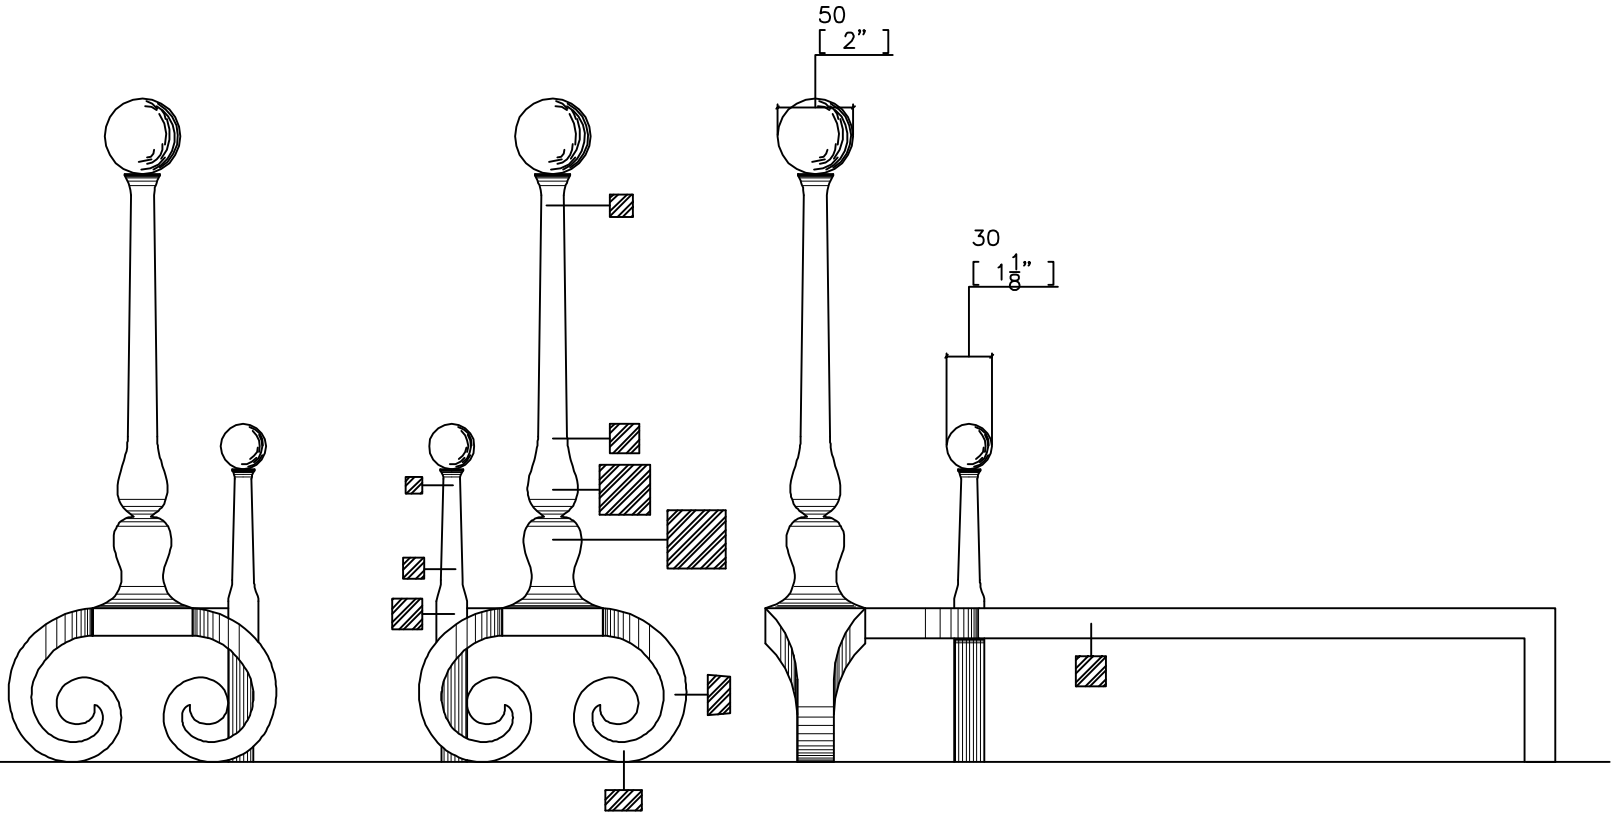

FRONT ELEVATION

SIDE ELEVATION

PLAN

Newton Andiron

Date:02/08/07 Scale: 1:5 @ A4

DRAWING NO.12673r2

Head Office: 194-202 Battersea Park Road, Battersea, London SW11 4ND
Telephone: 020 7627 1410 Fax: 020 7622 1078
Web Site: www.chesneys.co.uk E mail: sales@chesneys.co.uk

FRONT ELEVATION

SIDE ELEVATION

PLAN

Newton Andiron

Date:02/08/07 Scale: 1:5 @ A4

DRAWING NO.12673r2