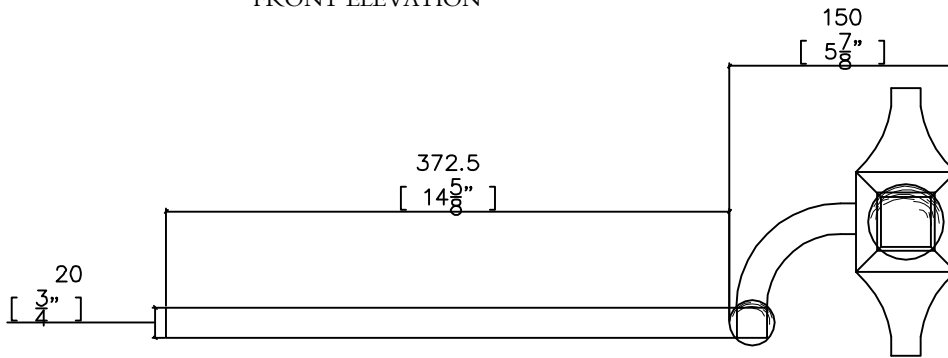

FRONT ELEVATION

SIDE ELEVATION

PLAN

Newton Andiron

Date:02/08/07 Scale: 1:5 @ A4

DRAWING NO.12673r2

Head Office: 194-202 Battersea Park Road, Battersea, London SW11 4ND
Telephone: 020 7627 1410 Fax: 020 7622 1078
Web Site: www.chesneys.co.uk E mail: sales@chesneys.co.uk

FRONT ELEVATION

SIDE ELEVATION

PLAN

Newton Andiron

Date:02/08/07 Scale: 1:5 @ A4

DRAWING NO.12673r2