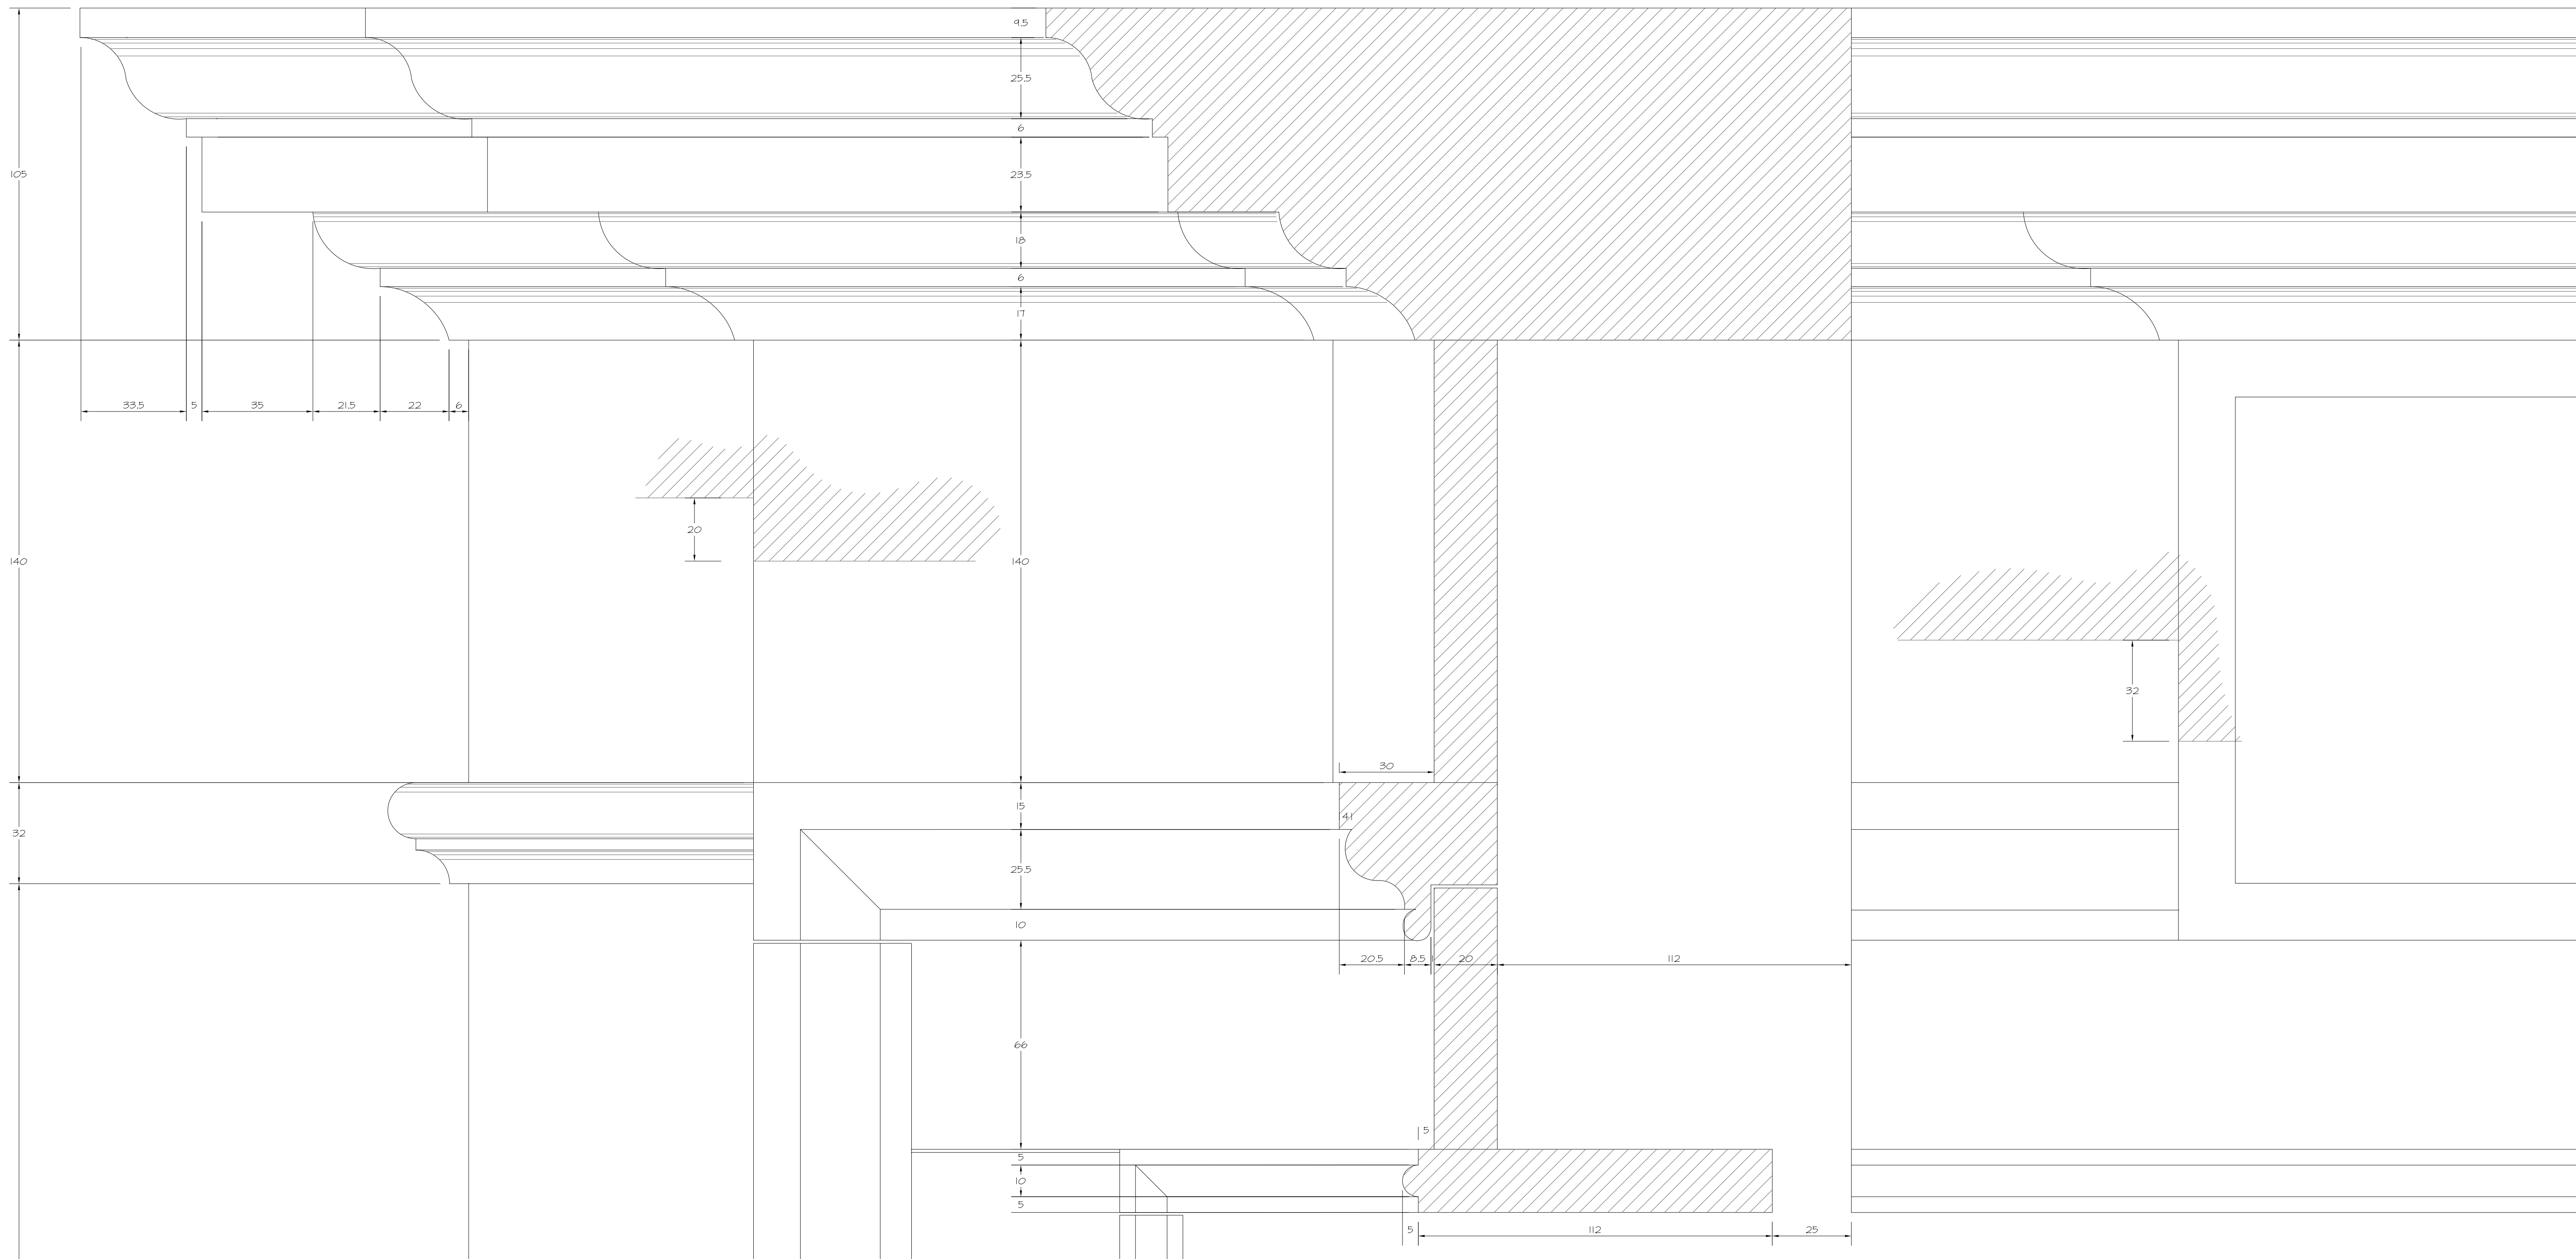

The ATHENIAN

Date: 13/07/2010 Scale: 1:10 @ A4

DRAWING NO.9098r7

Plan Of
Footblock