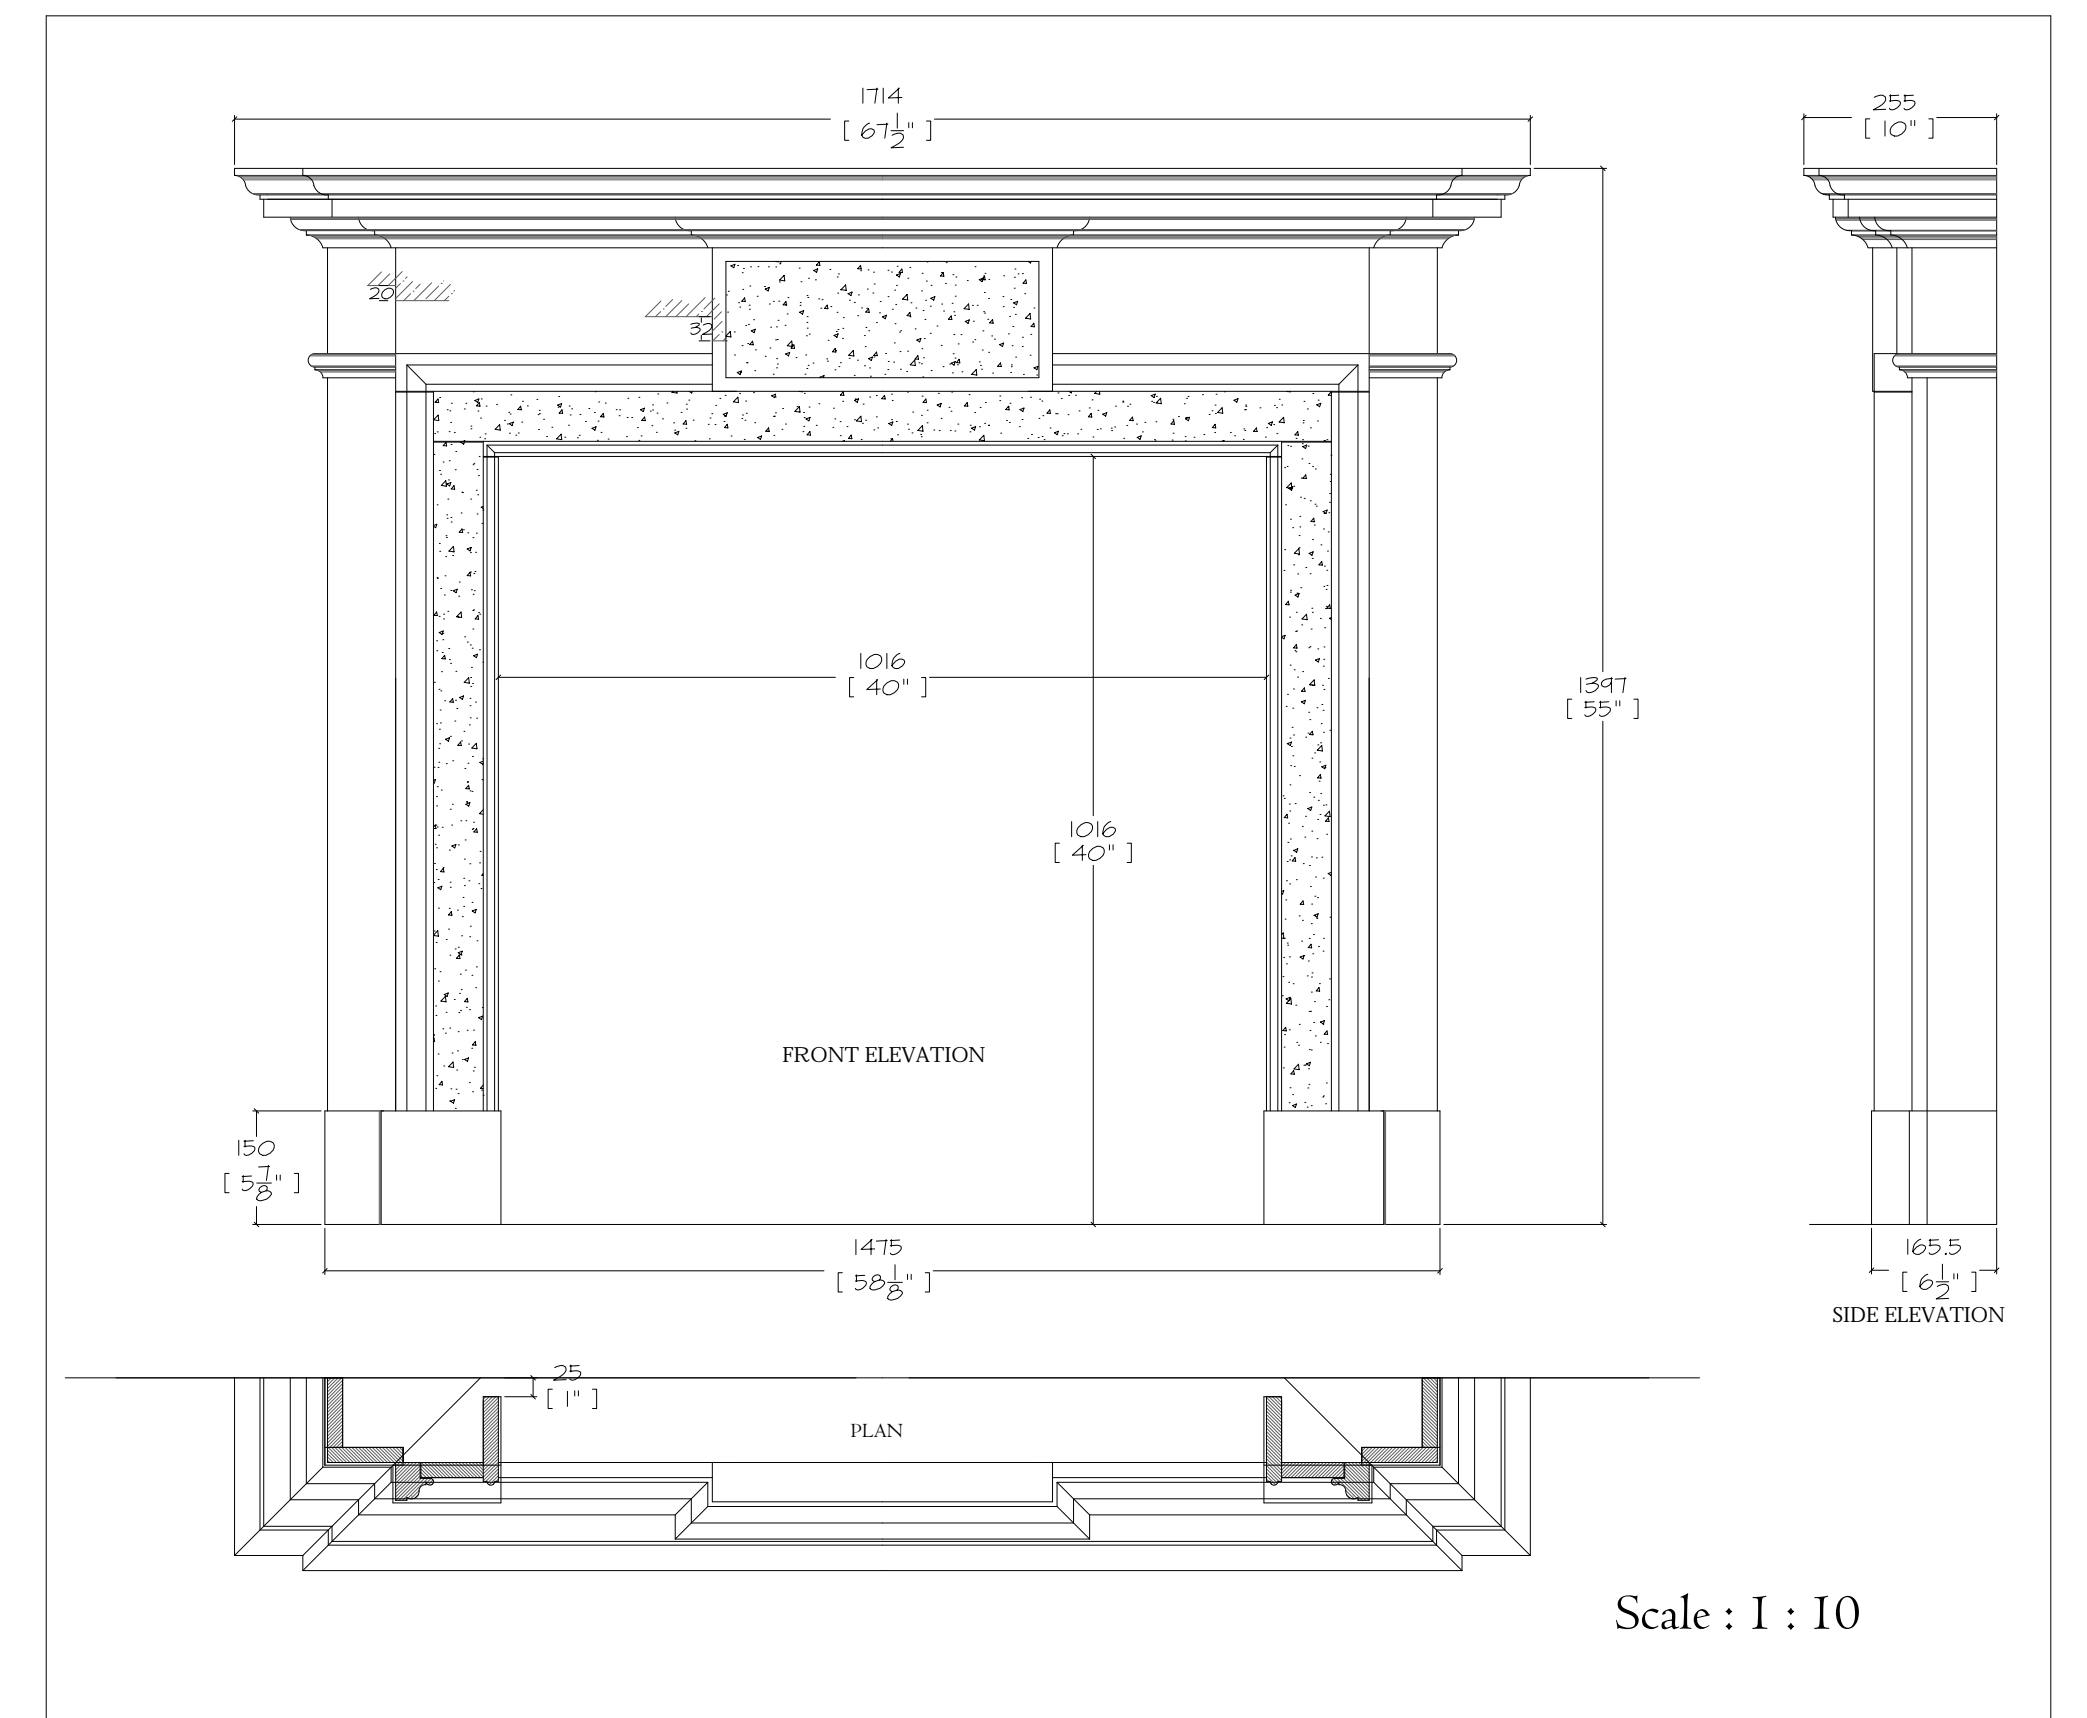

The ATHENIAN

Date: 13/07/2010 Scale: 1:10 @ A4

DRAWING NO.9098r7

Plan Of
Footblock